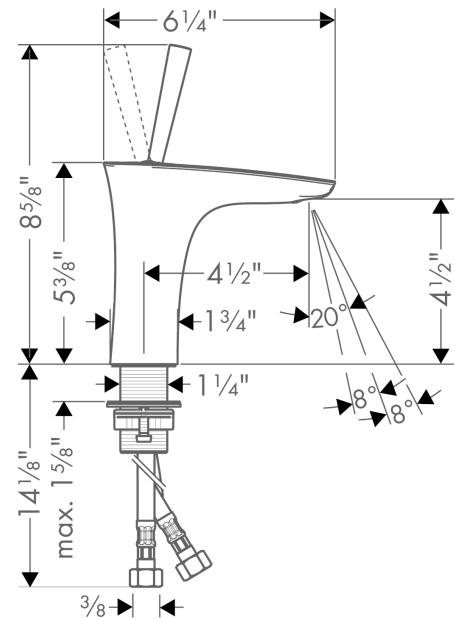

PuraVida

PuraVida 110 Single-Hole Faucet without Pop-Up, 1.2 GPM

Finishes : **chrome** Part no. : **15070001**

Description

Features

- Solid brass
- Laminar spray
- Flow: 1.2 GPM
- Joystick ceramic cartridge
- Pop-up assembly not included

Item details

List Price

\$ 570.00

Technology

Compliance

Product image

Scale drawing

PuraVida
PuraVida 110 Single-Hole Faucet without Pop-Up, 1.2 GPM
 Finishes : **chrome** Part no. : **15070001**

Exploded drawing

Year of production: >07/16

PuraVida

PuraVida 110 Single-Hole Faucet without Pop-Up, 1.2 GPM

Finishes : **chrome** Part no. : **15070001**

Spare parts list

Year of production: >07/16

Pos.	Description	Part no.	Price	PU
1	escutcheon Ø 37 mm	95288000	-	1
2	O-ring 33x1,5	98164000	-	1
3	handle	95287000	-	1
4	nut	97157000	-	1
5	cartridge, assy	96339000	-	1
6	O-ring 21,95x1,78	95169000	-	1
7	adapter for cartridge	95289000	-	1
8	aerator M24x1 (4,5 l/min)	92880000	-	1
9	flat seal	98749000	-	1
10	fixing set (Ø 32)	13961000	-	1
11	connection hose 17½" M8x0,75 G3/8	95141001	-	1
12	hollow set screw M4x6	97767000	-	1
a	O-ring 26x2	98147000	-	1
b	O-Ring 30x2	98186000	-	1
c	O-ring 30x1,5	98433000	-	1
d	service tool	95661000	-	1
e	service tool for disassembling the handle	92124000	-	1
f	fixation extension 35 mm	13898000	-	1