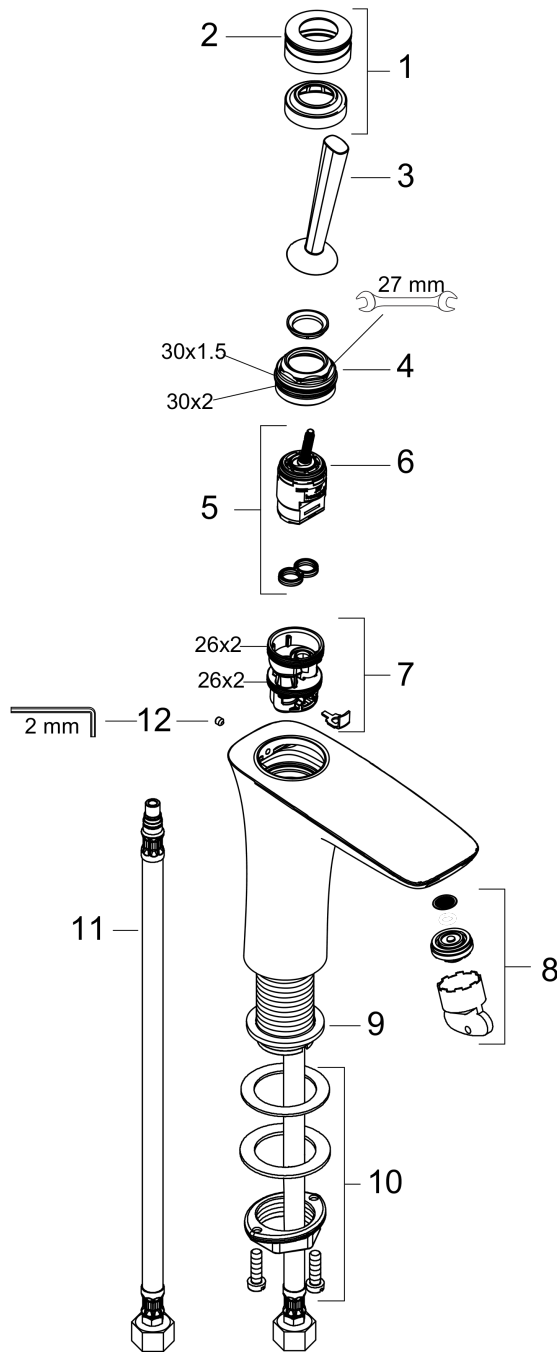

PuraVida

PuraVida 110 Single-Hole Faucet without Pop-Up, 1.2 GPM

Finishes : **chrome** Part no. : **15070001**

Description

Features

- Solid brass
- Laminar spray
- Flow: 1.2 GPM
- Joystick ceramic cartridge
- Pop-up assembly not included

Item details

List Price

\$ 570.00

Technology

Compliance

Product image

Scale drawing

PuraVida
PuraVida 110 Single-Hole Faucet without Pop-Up, 1.2 GPM
 Finishes : **chrome** Part no. : **15070001**

Exploded drawing

Year of production: >07/16

PuraVida

PuraVida 110 Single-Hole Faucet without Pop-Up, 1.2 GPM

Finishes : **chrome** Part no. : **15070001**

Spare parts list

Year of production: >07/16

Pos.	Description	Part no.	Price	PU
1	escutcheon Ø 37 mm	95288000	-	1
2	O-ring 33x1,5	98164000	-	1
3	handle	95287000	-	1
4	nut	97157000	-	1
5	cartridge, assy	96339000	-	1
6	O-ring 21,95x1,78	95169000	-	1
7	adapter for cartridge	95289000	-	1
8	aerator M24x1 (4,5 l/min)	92880000	-	1
9	flat seal	98749000	-	1
10	fixing set (Ø 32)	13961000	-	1
11	connection hose 17½" M8x0,75 G3/8	95141001	-	1
12	hollow set screw M4x6	97767000	-	1
a	O-ring 26x2	98147000	-	1
b	O-Ring 30x2	98186000	-	1
c	O-ring 30x1,5	98433000	-	1
d	service tool	95661000	-	1
e	service tool for disassembling the handle	92124000	-	1
f	fixation extension 35 mm	13898000	-	1